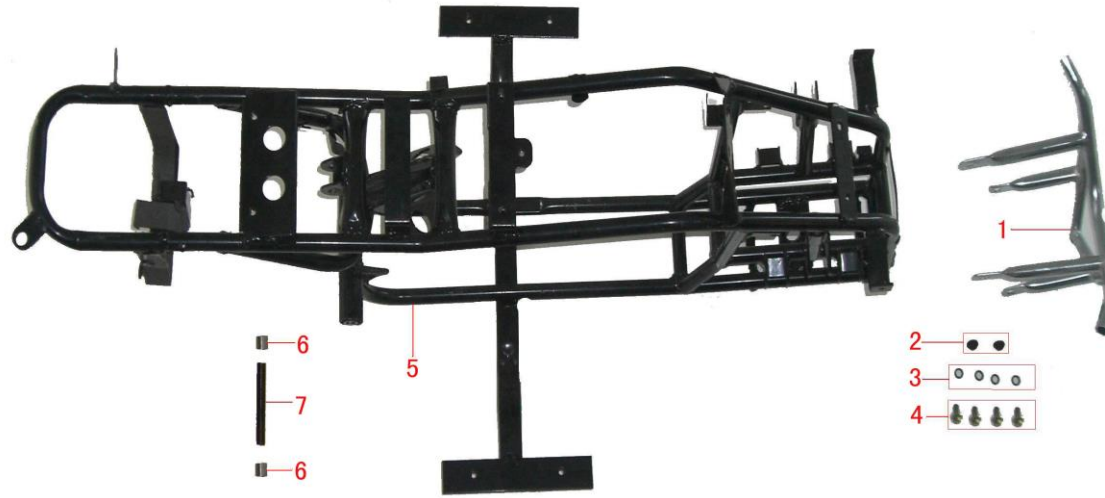

P.Lindberg

KITTEN II - 9055757

Reservedeler

Spareparts

V2

INNHALDSFORTEGNELSE / INDEX

Fig 1	Ramme / chassis
Fig 2	Skjermer / plastic body
Fig 3	Bakre svingarm / rear swingarm
Fig 4	Forhjulsoppheng / front suspension
Fig 5	Elektriske deler & motor komponenter / electricals & engine parts
Fig 6	Styringsystem / steering system

: Ramme / chassis

: Ramme / chassis

Ref. no.	PL nr / art. no.	Varenavn	Art. name	OE no.	Antal / pcs
1	9056942	Støtfanger	Bumper	1.4.06.0020	1
2	N/A		Bumper block	1.4.02.1010	2
3	N/A		Spring washer 8	0.04.00710	4
4	9050230	Bolt, M8x16	Bolt M8*16 yellow zinc plated	0.01.05120	4
5	N/A		Frame	1.1.06.0012	1
6	N/A		Spacer washer for rear swingarm	1.3.02.0050	2
7	N/A		Sleeve for rear swingarm	1.3.06.0030	1