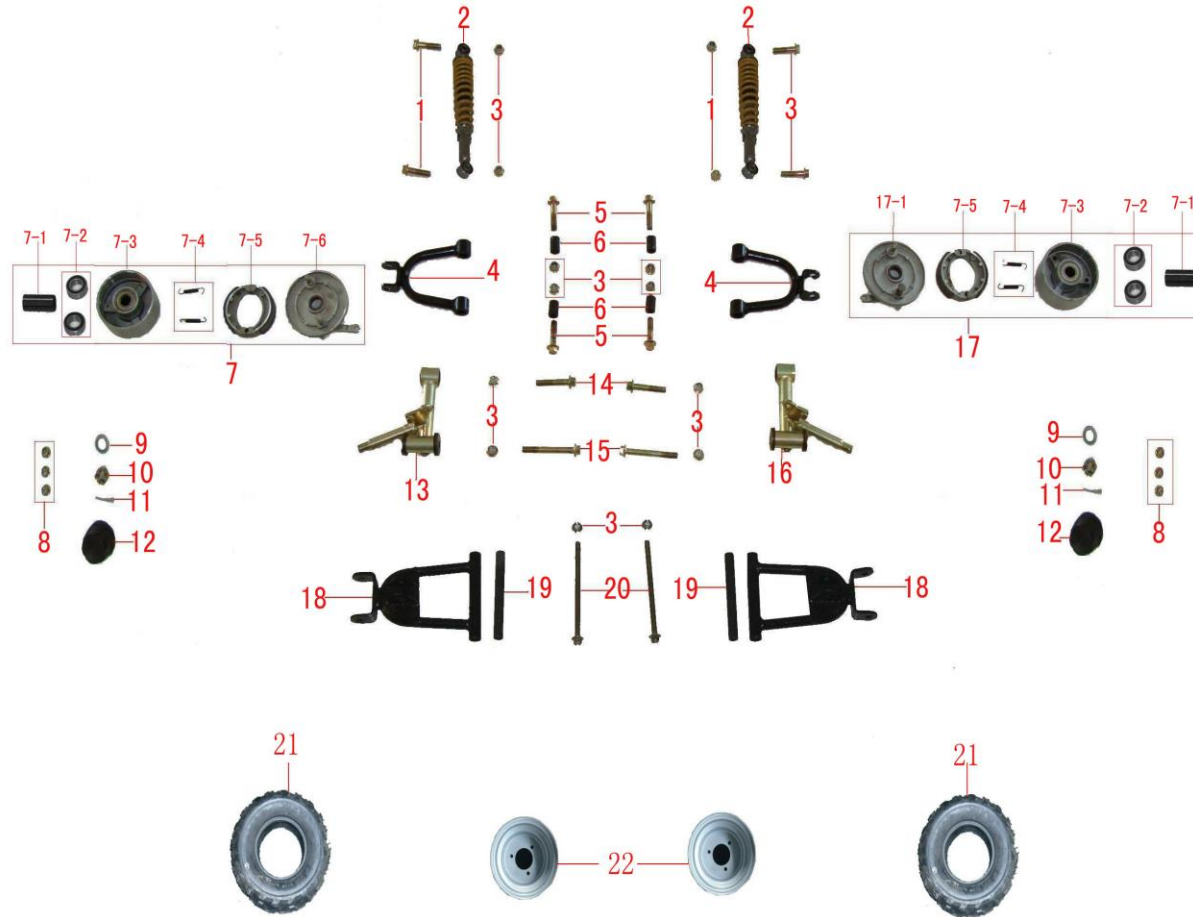

Fig 4: Forhjulsoppheng / front suspension

Fig 4: Forhjulsoppheng / front suspension

Ref. no.	PL nr / art. no.	Varenavn	Art. name	OE no.	Antal / pcs
4-1	N/A		Bolt M10*1.25*42	0.01.07420	4
4-2	9056976	Støtdemper, foran	Front shock absorber	4.2.06.0010	2
4-3	N/A		Nut M10*1.25	0.03.00520	16
4-4	9056977	A-arm, øvre	Up A-arm	1.3.02.0010	2
4-5	N/A		Bolt M10*1.25*45	0.01.05620	4
4-6	N/A		Sleeve for top A-arm	1.3.02.0070	4
4-7	9056978	Trommelbrems, foran - venstre	Front left drum brake assy	4.3.02.0050	1
4-7-1	N/A		Sleeve for front wheel hub	4.1.02.0221	2
4-7-2	9038542	Lager	Bearing 6003	0.05.01400	4
4-7-3	9056979	Bremsetrommel, foran	Front drum brake body	4.3.02.0130	1
4-7-4	9056980	Bremseklosser, trommel, foran	Brake shoes for front drum	4.3.02.0070	4
4-7-5	N/A		Spring for front drum brake	4.3.02.0160	4
4-7-6	N/A		Left side cover of drum brake	4.3.02.0140	1
4-8	9050207	Mutter, M8	Nut M8	0.03.00120	6
4-9	N/A		Washer 14*28*2	0.04.03050	2
4-10	N/A		Slotted nut M14*1.5	0.03.01620	2
4-11	N/A		Cotter pin	0.08.02100	2
4-12	9056981	Navkapsel, støvtett	Dustproof cover for wheel	4.1.02.0073	2
4-13	9056982	Spindel, venstre	Y-bone left	3.1.02.0013	1
4-14	N/A		Bolt M10*1.25*55	0.01.04620	2
4-15	N/A		Bolt M10*1.25*85	0.01.04320	2
4-16	9056983	Spindel, høyre	Y-bone right	3.1.02.0023	1
4-17	9056984	Trommelbrems, foran - høyre	Right drum brake assy	4.3.02.0060	1
4-17-1	N/A		Right cover for drum brake	4.3.02.0150	1
4-18	9056985	A-arm, nedre	Down A-arm	1.3.06.0021	2
4-19	9056986	Mansjett for A-arm, nedre	Sleeve for down A-arm	1.3.03.0050	2
4-20	9056987	Bolt, M10x1,25x155	Bolt M10*1.25*155	0.01.07220	2
4-21	9028646	Dekk, 14.5/7-6	Tyre 14.5/7-6	4.1.02.0150	2
4-22	9056975	Felg, foran & bak - 6"	Rim 6"	4.1.02.0196	2