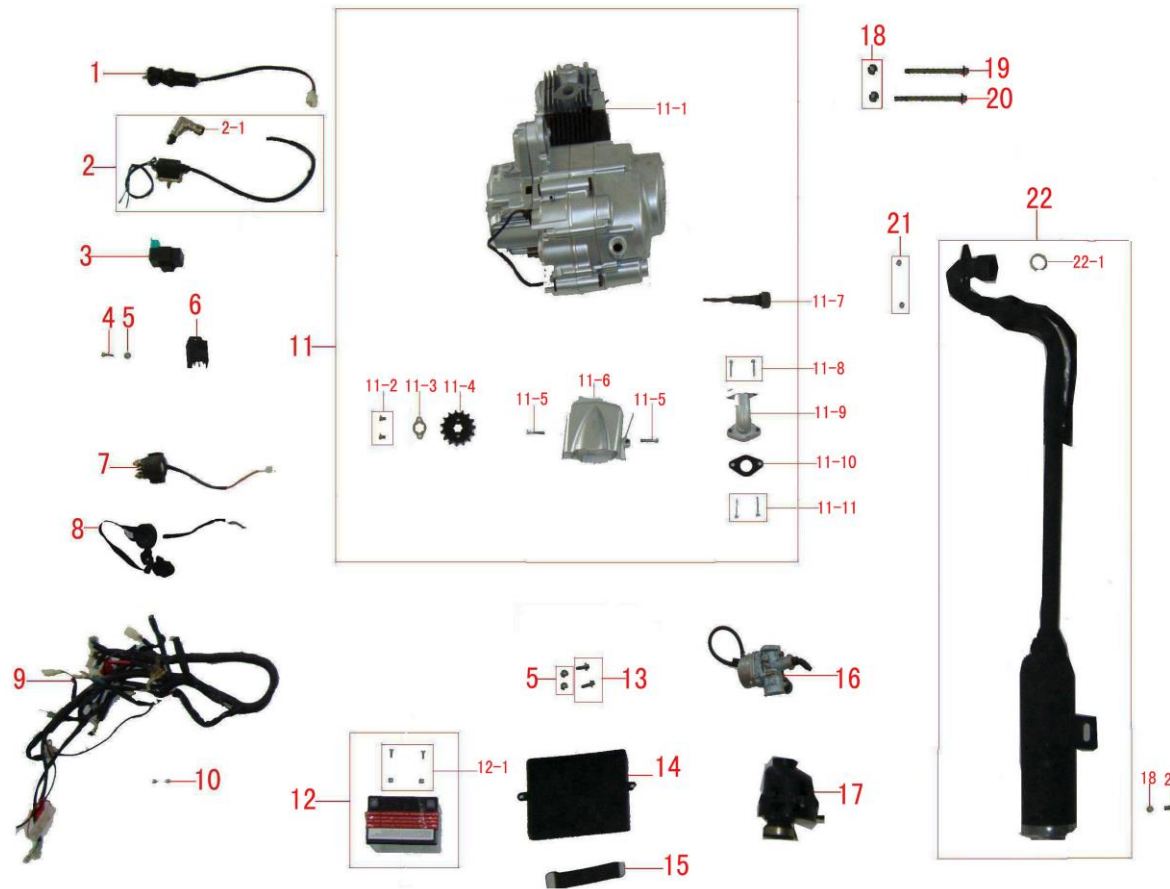

Fig 5: Elektriske deler & motor komponenter / electricals & engine parts

Fig 5: Elektriske deler & motor komponenter / electricals & engine parts

Ref. no.	PL nr / art. no.	Varenavn	Art. name	OE no.	Antal / pcs
5-1	9056988	Tenningslås	Key switch	5.3.04.0020	1
5-2	9056989	Tennspole/coil	Ignition coil	5.3.04.0092	1
5-2-1	9056990	Hette for tennspole/coil	Cap f/ignition coil	5.3.04.5000	1
5-3	9056991	Tenning	Ignition	5.3.02.0070	1
5-4	N/A		Bolt M6*12	0.01.00320	1
5-5	9050206	Mutter, M6	Nut M6	0.03.00220	1
5-6	9056992	Regulator	Regulator	5.3.02.0081	1
5-7	9056993	Rele	Relay	5.3.02.0050	1
5-8	9056994	Nødstop bryter	Emergency switch	5.3.02.0062	1
5-9	9056995	Ledningsnett	Main cable	5.3.06.0015	1
5-10	N/A		Fuse	5.3.02.0290	1
5-11	N/A		90cc engine assy	2.1.02.0024	1
5-11-1	N/A		90cc engine		1
5-11-2	N/A		Bolt M6*8	0.01.00020	2
5-11-3	N/A		Washer for gear	0.04.04930	1
5-11-4	N/A		Sprocket 428-14	2.1.02.1160	1
5-11-4	9056712	Tannhjul 12T	Sprocket 428-12		
5-11-5	N/A		Bolt M6*32	0.01.00500	2
5-11-6	N/A		Engine side cover	7.6.0033	1
5-11-7	N/A		Oil level gauge	2.1.02.1320	1
5-11-8	9050221	Bolt, M6x20	Bolt M6*20	0.01.11350	2
5-11-9	N/A		Intake pipeXS60	2.8.02.0021	1
5-11-10	N/A		Rubber washer for intake pipe	7.6.9004	1
5-11-11	N/A		Bolt M6*25	0.01.01400	2
5-12-1	9058968	Batteri	Battery	5.3.02.0240	1
5-12-1	N/A		Bolt for battery	7.6.9003	1
5-13	9050220	Bolt, M6x16	Bolt M6*16	0.01.00420	1
5-14	9056996	Deksel for batteri	Battery cover	6.2.06.0060	2
5-15	9056997	Reim for batteri	Belt for battery	6.2.07.0060	1
5-16	9028707	Forgasser	Carburetor	2.8.03.0013	1
5-17	9056998	Luftfilter	Airfilter	2.5.03.1000	1
5-18	N/A		Nut M8 zinc plated	0.03.00120	1
5-19	N/A		Bolt m8*105 zinc plated	0.01.15520	2
5-20	N/A		Bolt m8*110 zinc plated	0.01.05920	1
5-21	N/A		Nut M6 zinc plated	0.03.02350	1
5-22	9056999	Lyddemper	Muffler	2.4.12.0011	4
5-22-1	N/A		Seal washer for muffler	0.01.0022	4
5-23	N/A		Bolt M8*16 Zinc plated	0.01.05120	2