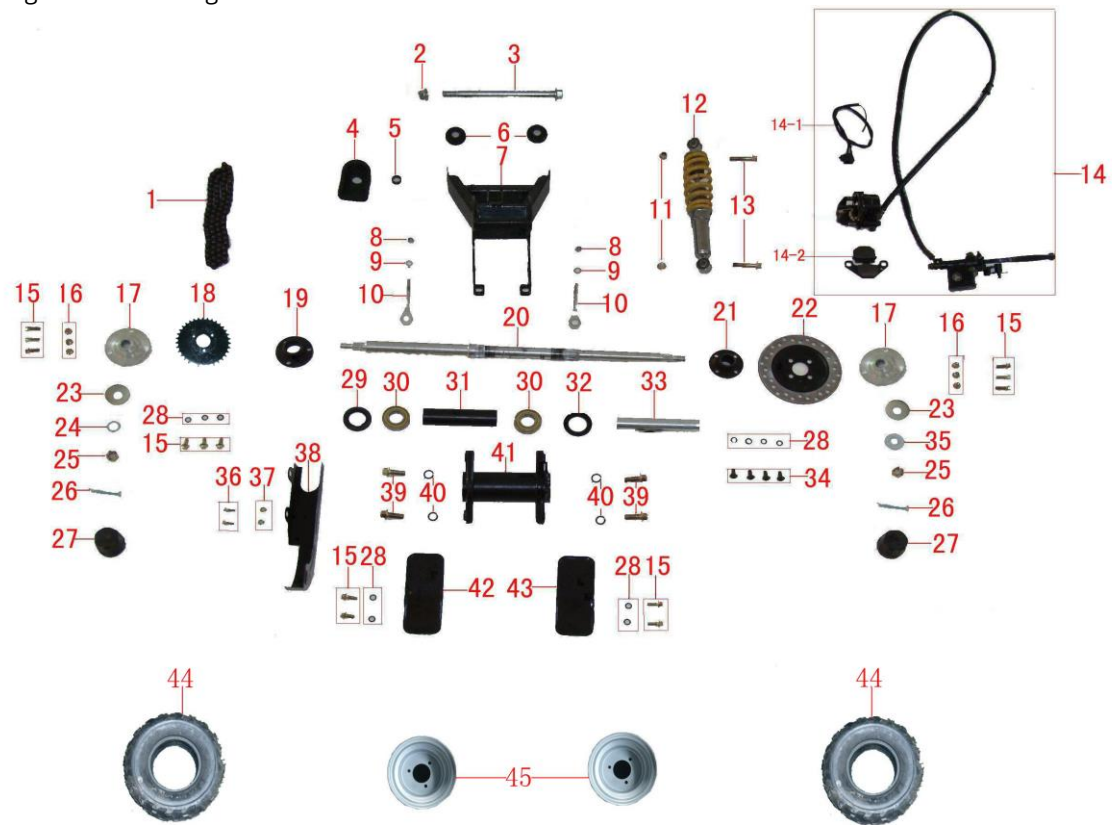

Fig 3: bakre svingarm / rear swingarm

Fig 3: bakre svingarm / rear swingarm

Fig 3: bakre svingarm / rear swingarm

Ref. no.	PL nr / art. no.	Varenavn	Art. name	OE no.	Antal / pcs
3-1	9056956	Kjede, 420-72 - lav giring	Chain 420-72	2.3.06.0020	1
3-1	9056714	Kjede, 420-72 - høy giring	Chain 420-72		1
3-2	N/A		Nut M14*1.4	0.03.00850	1
3-3	N/A		Bolt M14*1.5*230 for rear swingarm	1.3.06.0051	1
3-4	N/A		Abrasion-resistant cover	4.1.06.0140	1
3-5	N/A		Spacer washer abrasion-resistant cover	4.1.06.0150	1
3-6	N/A		Steel sheet washer	1.2.02.0080	2
3-7	9056957	Bakre svingarm	Rear swingarm	1.3.06.0011	1
3-8	9050214	Låsemutter, M8	Locknut M8	0.03.02250	2
3-9	N/A		Washer 8	0.04.00350	2
3-10	9056958	Kjedestrammer	Rear jack	4.1.03.0120	2
3-11	N/A		Nut M10*1.25	0.03.00520	2
3-12	9056959	Støtdemper, bak	Rear shock absorber	4.2.06.0020	1
3-13	N/A		Bolt M10*1.25*42	0.01.07420	2
3-14	9056960	Skivebrems, bak	Rear hydraulic disc brake	4.3.02.0010	1
3-14-1	9056961	Bremsekabel	Cable for brake switch	5.3.02.0250	1
3-14-3	9056962	Bremseklosser	Brake pads	4.3.02.0030	1
3-15	N/A		Bolt M8*20 yellow zinc plated	0.01.00920	11
3-16	N/A		Nut M8 yellow zinc plated	0.03.00120	6
3-17	9056963	Hjulnav, bak	Rear wheel hub	4.1.02.0251	2
3-18	9056964	Tannhjul, 420-29	Sprocket 420-29	4.1.02.1300	1
3-18	9058735	Tannhjul 37T	Sprocket 37T		1
3-19	9056965	Tannhjulsnav	Housing for sprocket	4.1.02.0031	1
3-20	9056966	Bakaksel	Rear axle	4.1.02.0012	1
3-21	9056967	Holder for bremseskive	Seat for brake disc	4.1.02.0061	1
3-22	9056968	Bremseskive	Brake disc	4.1.02.0073	1
3-23	N/A		Dustproof washer	4.1.02.0130	2
3-24	N/A		Washer 14*28*2	0.04.03050	1
3-25	N/A		Slotted nut M14*1.5	0.03.01620	2
3-26	N/A		Cotter pin 2.5*30	0.08.02100	2
3-27	9056969	Cover, støvtett	Dustproof cover	4.1.02.0100	2
3-28	N/A		Spring washer 8	0.04.00710	19
3-29	9056970	Pakning 35x55x8	Oil seal 35*55*8	0.07.00100	2
3-30	9038576	Lager	Bearing 6205	0.05.01800	2
3-31	N/A		Sleeve for seat of rear swingarm	4.1.02.0460	1
3-32	N/A		Oil seal 32*52*8	0.07.00200	2
3-33	N/A		Right sleeve for rear axle	4.1.02.0081	1
3-34	N/A		Hexagon cap head screw M8*16	0.02.02340	4
3-35	N/A		Washer 14*39*5	0.04.02850	1
3-36	9050220	Bolt, M6x16	Bolt M6*16	0.01.00420	2
3-37	9050206	Mutter, M6	Nut M6	0.03.00220	2
3-38	9056971	Beskyttelsesskjerm for tannhjul, øvre	Up protecting cover for sprocket	4.1.02.0120	1
3-39	N/A		Bolt M12*1.25*30	0.01.04520	4
3-40	N/A		Spring wahser 12	0.04.00910	4
3-41	9056972	Holder for bakre svingarm	Seat of rear swingarm	4.1.02.0021	1
3-42	9056973	Beskyttelsesskjerm, nedre, for tannhjul	Down protecting cover for sprocket	4.1.02.0140	1
3-43	9056974	Beskyttelsesskjerm, nedre, for bremseskiv	Down protecting cover for brake disc	4.1.02.0270	1
3-44	9028646	Dekk, 14.5/7-6	Tyre14.5/7-6	4.1.02.0200	2
3-45	9056975	Felg, foran & bak - 6"	Rim 6"	4.1.02.0196	1