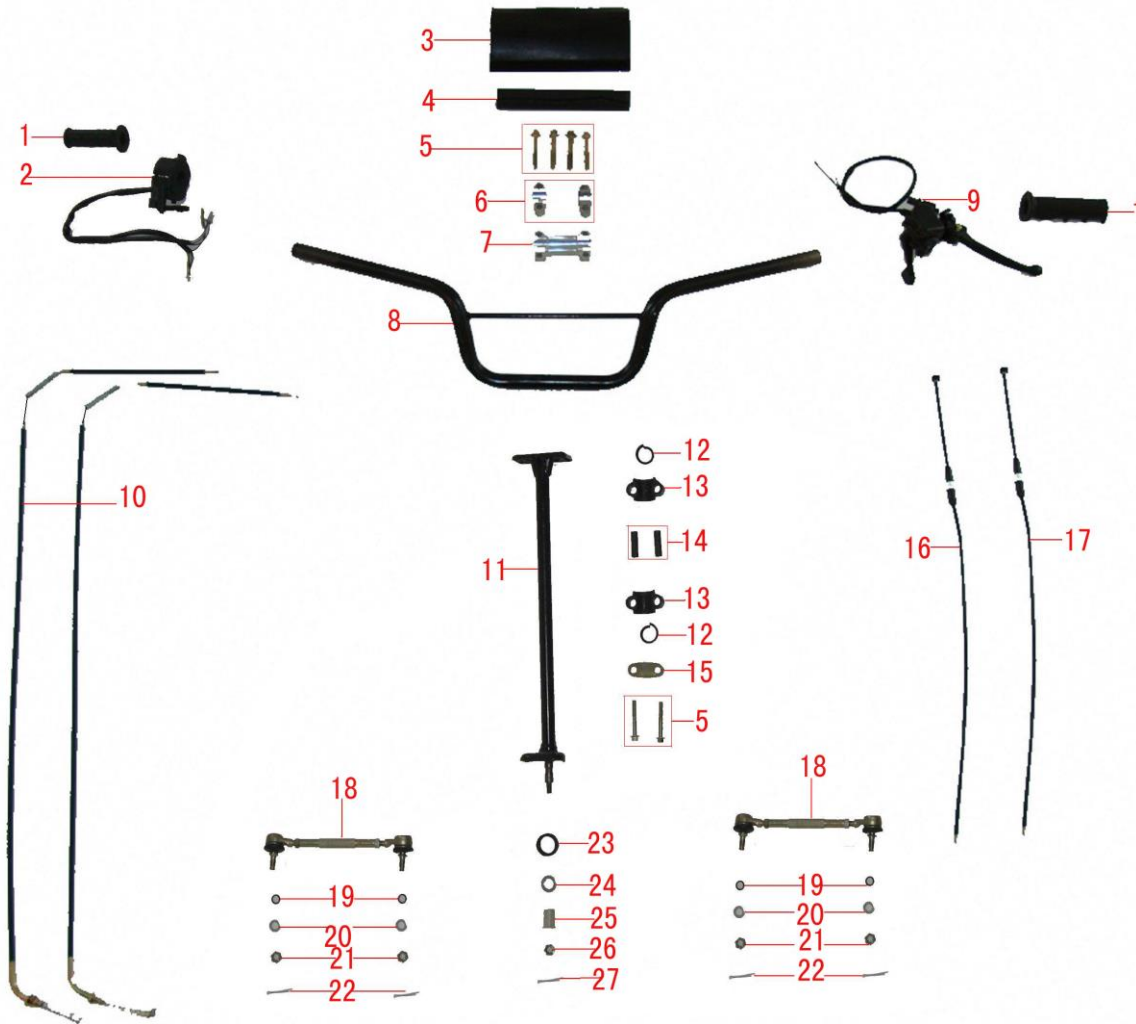

Fig 6: Styringssystem / steering system

Fig 6: Styringssystem / steering system

Fig 6: Styringssystem / steering system

Ref. no.	PL nr / art. no.	Varenavn	Art. name	OE no.	Antal / pcs
6-1	N/A		Handle cover(L/R)	4.4.02.0030	2
6-2	9057000	Multifunksjonsknapp	Function button	5.3.03.0010	1
6-3	9057001	Skumgummi cover	Foam cover	7.8.02.0010	1
6-4	9057002	Skumgummistykke	Foam	7.5.02.1750	1
6-5	N/A		Bolt M8*55	0.01.04720	6
6-6	N/A		Up block for handlebar	4.4.02.0020	2
6-7	N/A		Down block for handlebar	4.4.02.0080	1
6-8	N/A		Handlebar	4.4.06.0011	1
6-9	9057003	Bremsehåndtak	Brake level	4.3.02.0120	1
6-10	9057004	Bremsekabel, front	Front brake cable	4.5.02.0034	2
6-11	9057005	Styre og -stamme, komplett	Steering assy	1.2.06.0011	1
6-12	N/A		Dustproof seal	1.2.02.0050	2
6-13	N/A		Clipper for steering pole	1.2.02.0020	2
6-14	N/A		Sleeve for clipper	1.2.02.0040	2
6-15	N/A		Fixing panel for steering pole	1.2.06.0020	2
6-16	9057006	Choke kabel	Choke cable	4.5.02.0020	1
6-17	9057007	Kabel for gassregulering	Throttle cable	4.5.02.0010	1
6-18	9057008	Styrestag, komplett	Tie rod	3.1.03.0030	2
6-19	N/A		Spring washer 10	0.04.00810	4
6-20	N/A		Washer 10	0.04.00450	4
6-21	N/A		Slotted nut M10	0.03.01820	4
6-22	N/A		Cotter pin 2.5*30	0.08.02100	4
6-23	N/A		Dustproof cover for steering pole	1.2.02.0070	1
6-24	N/A		Washer14*28*2	0.04.03050	1
6-25	N/A		PU cover	1.2.02.0060	1
6-26	N/A		Slotted nut M10*1.25	0.03.01820	1
6-27	N/A		Cotter pin 2.5*30	0.08.02100	1