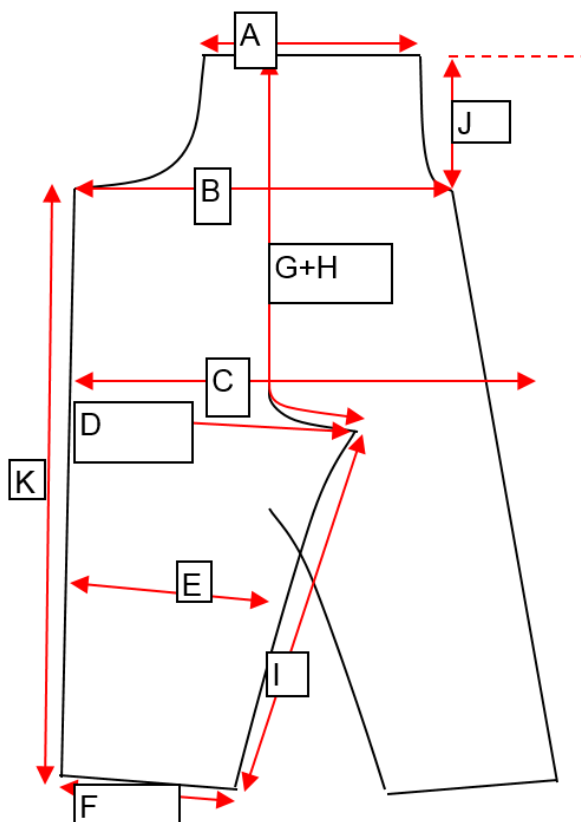

Offshore overalls, str S - 8XL

Varenr 90 56 844 - 90 56 854 & 90 56 866 - 90 56 876

ALLE MÅL ER ANGIVET I CM

	S	M	L	XL	2XL	3XL	4XL	5XL	6XL	7XL	8XL
A	20,0	22,0	23,0	26,0	29,0	33,0	37,0	40,0	42,0	46,0	47,0
B	59,0	61,5	63,0	64,5	68,0	73,0	75,0	78,0	82,0	84,0	88,0
C	66,0	67,0	69,0	71,0	75,0	78,0	82,0	85,0	90,0	92,0	97,0
D	41,0	42,0	43,0	45,0	47,0	49,0	51,0	53,0	55,0	56,0	59,0
E	35,0	35,0	36,0	37,00	38,0	39,0	41,0	42,0	43,0	44,0	45,0
F	27,0	27,0	27,0	28,0	28,0	28,0	29,0	29,0	29,0	29,0	30,0
G	57,0	58,0	59,0	61,0	63,0	65,0	67,0	67,0	67,0	65,5	66,5
I	66,0	67,0	68,0	69,0	70,0	71,0	72,0	73,0	74,0	75,0	76,0
J	19,0	19,0	19,0	19,0	19,0	19,0	20,0	18,0	18,0	18,0	18,0
K	96,0	97,0	98,0	101,0	103,0	105,0	108,0	108,0	108,0	108,0	108,0