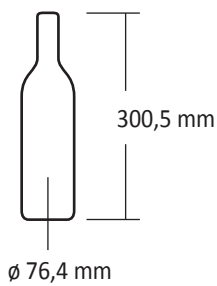

# Product dimensions

## SV 91 X

**19 bottles in each section**  
(750 ml standard Bordeaux bottle).

An estimated number, which can vary from bottle type to bottle type.

scandomestic

8600 Silkeborg . Tel: +45 7242 5571 . Denmark . [www.scandomestic.dk](http://www.scandomestic.dk)