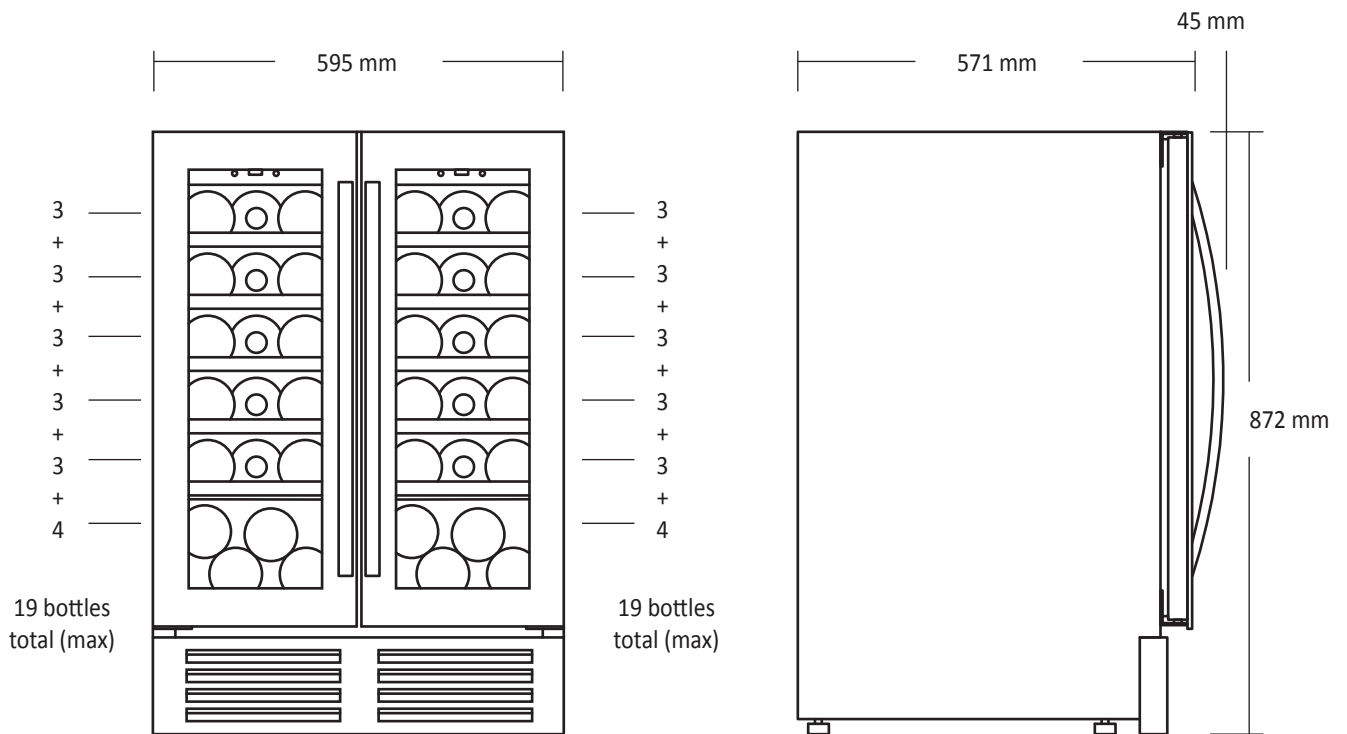

# Product dimensions

## SV 91 X

**19 bottles in each section**  
(750 ml standard Bordeaux bottle).

An estimated number, which can vary from bottle type to bottle type.

scandomestic

8600 Silkeborg . Tel: +45 7242 5571 . Denmark . [www.scandomestic.dk](http://www.scandomestic.dk)