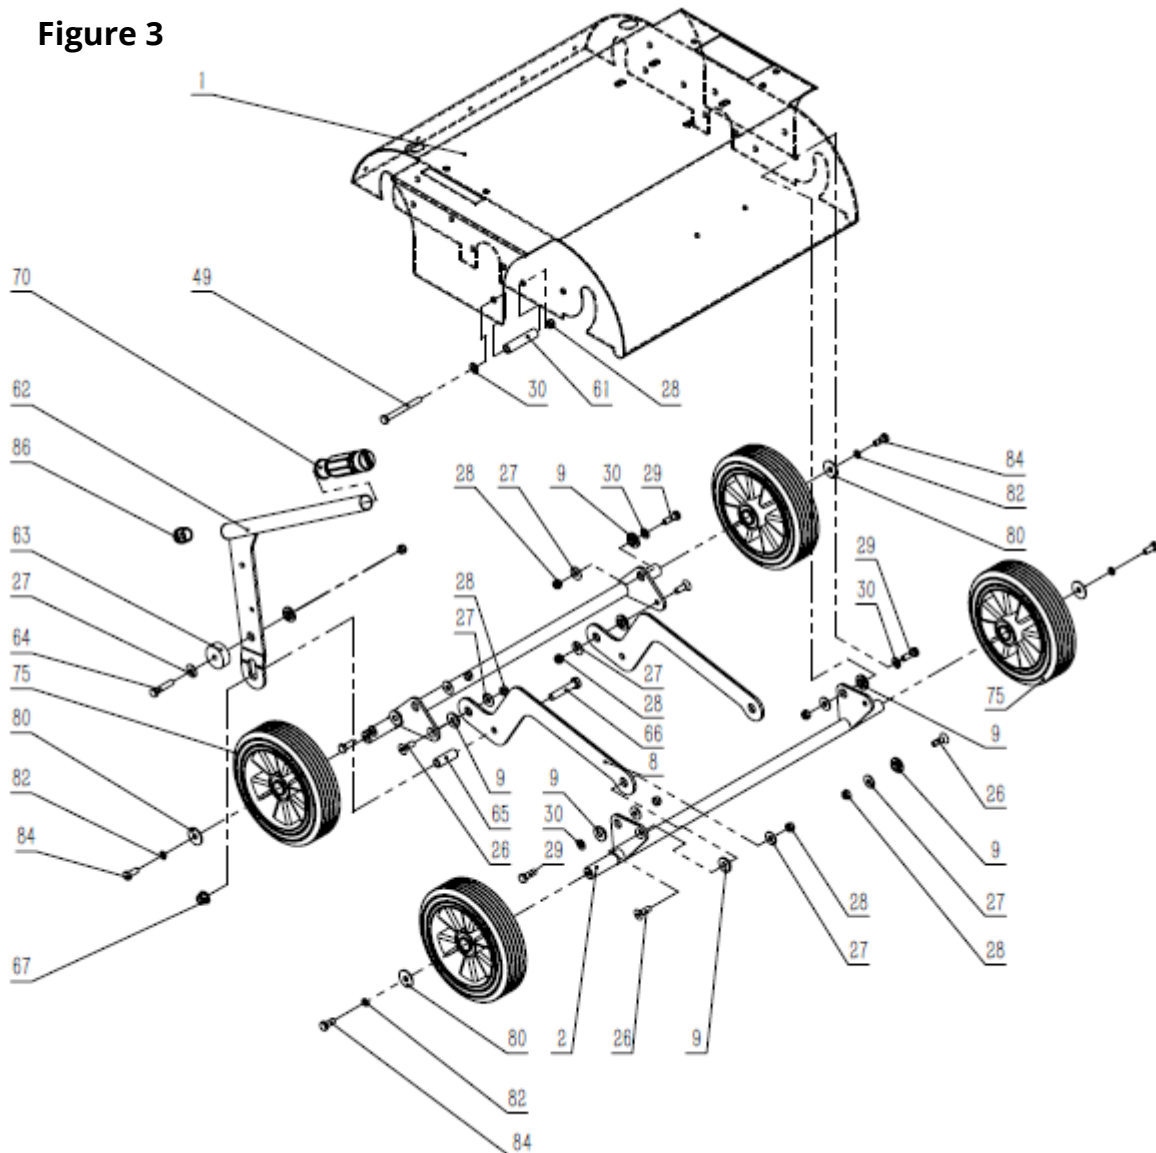

GB
Original
Spare parts overview

Scarifier - Item no. 9053582 - Exploded view drawings

Figure 1

FIGURE 1			
Ref.	Item no.	Item name	Quantity
44	9055650	Hand nut for handlebar	2
45	9055651	Metal holder	4
58	9055652	Guard plate	1
71	9055655	Throttle	1
74	9055656	Clutch cable	1
76	9055658	Throttle cable	1

Figure 2

FIGURE 2

Ref.	Item no.	Item name	Quantity	Ref.	Item no.	Item name	Quantity
3	9055638	Blade axle, 1	4	17	9055645	V-belt	1
4	9055639	Bearing case	2	21	9055646	Blade	48
5	9055640	Bearing, UB204	2	23	9055647	Bushing	48
7	9055641	Brake	1	25	9055648	Blade axle, 2	4
11	9055642	Pulley	1	39	9055649	Motor, complete	1
15	9055643	Tension roller	1	77	9055659	Spring	1
16	9055644	Multi-rib pulley	1	88	9055661	Wedge	1

Figure 3

FIGURE 3

Ref.	Item no.	Item name	Quantity
63	9055653	Rubber washer	1
70	9055654	Handle, regulator	1
75	9055657	Wheel	4
87	9055660	Handle / grip	1

We retain the right to change the technical parameters and specifications of this product without prior notification.