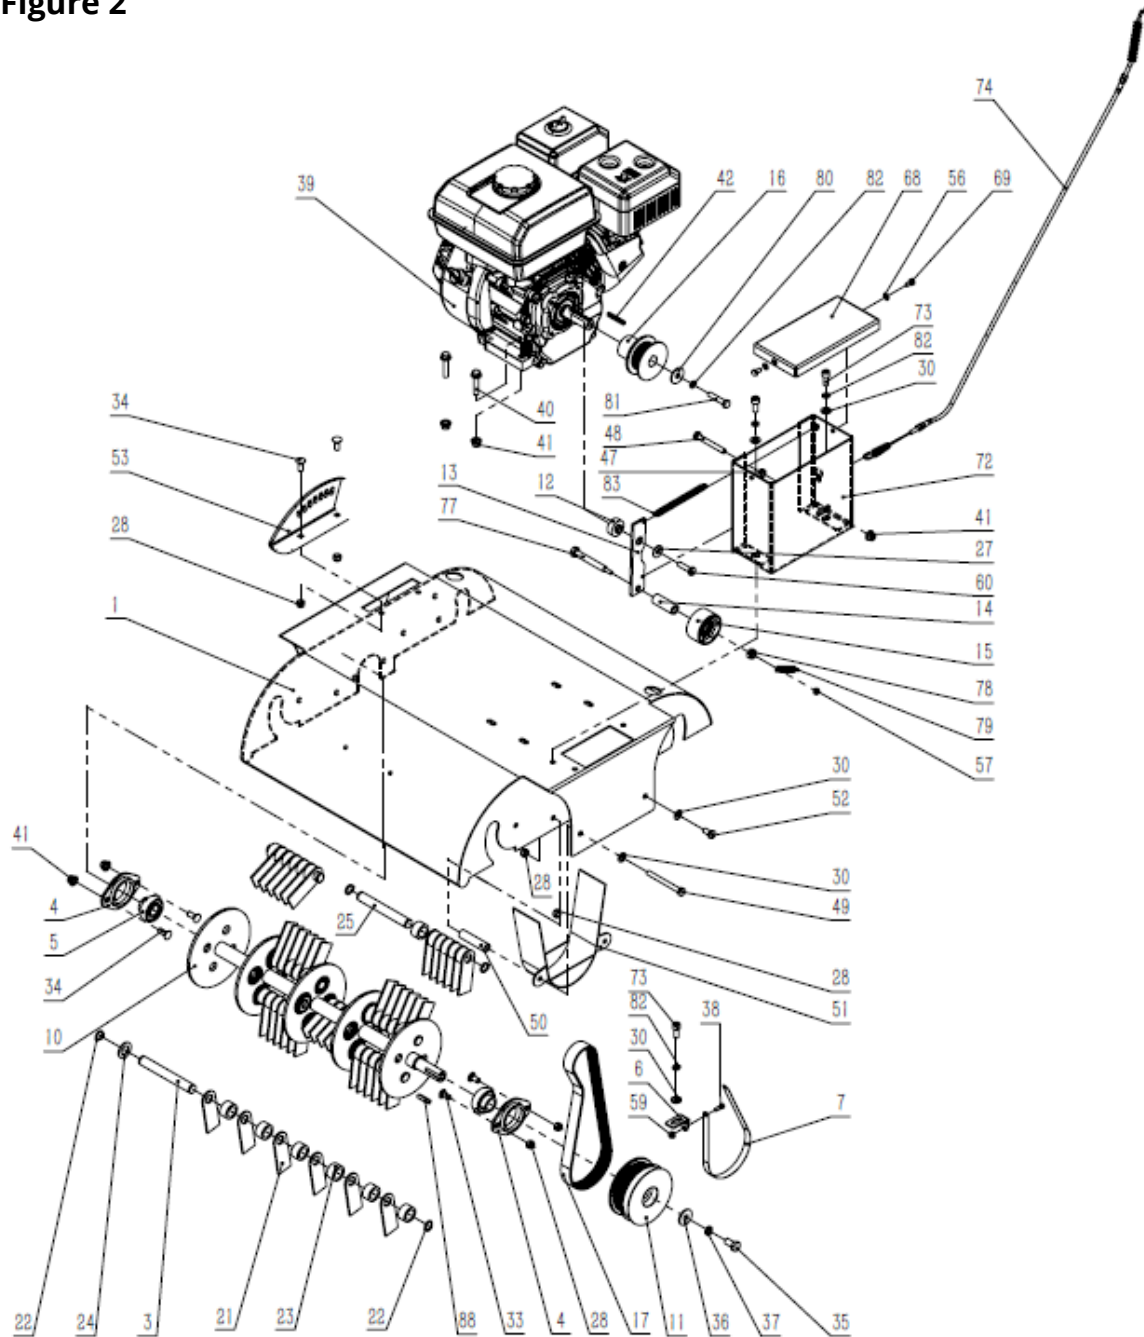

GB
Original
Spare parts overview

Scarifier - Item no. 9053582 - Exploded view drawings

Figure 1

FIGURE 1			
Ref.	Item no.	Item name	Quantity
44	9055650	Hand nut for handlebar	2
45	9055651	Metal holder	4
58	9055652	Guard plate	1
71	9055655	Throttle	1
74	9055656	Clutch cable	1
76	9055658	Throttle cable	1

Figure 2

FIGURE 2

Ref.	Item no.	Item name	Quantity	Ref.	Item no.	Item name	Quantity
3	9055638	Blade axle, 1	4	17	9055645	V-belt	1
4	9055639	Bearing case	2	21	9055646	Blade	48
5	9055640	Bearing, UB204	2	23	9055647	Bushing	48
7	9055641	Brake	1	25	9055648	Blade axle, 2	4
11	9055642	Pulley	1	39	9055649	Motor, complete	1
15	9055643	Tension roller	1	77	9055659	Spring	1
16	9055644	Multi-rib pulley	1	88	9055661	Wedge	1

Figure 3

FIGURE 3

Ref.	Item no.	Item name	Quantity
63	9055653	Rubber washer	1
70	9055654	Handle, regulator	1
75	9055657	Wheel	4
87	9055660	Handle / grip	1

We retain the right to change the technical parameters and specifications of this product without prior notification.