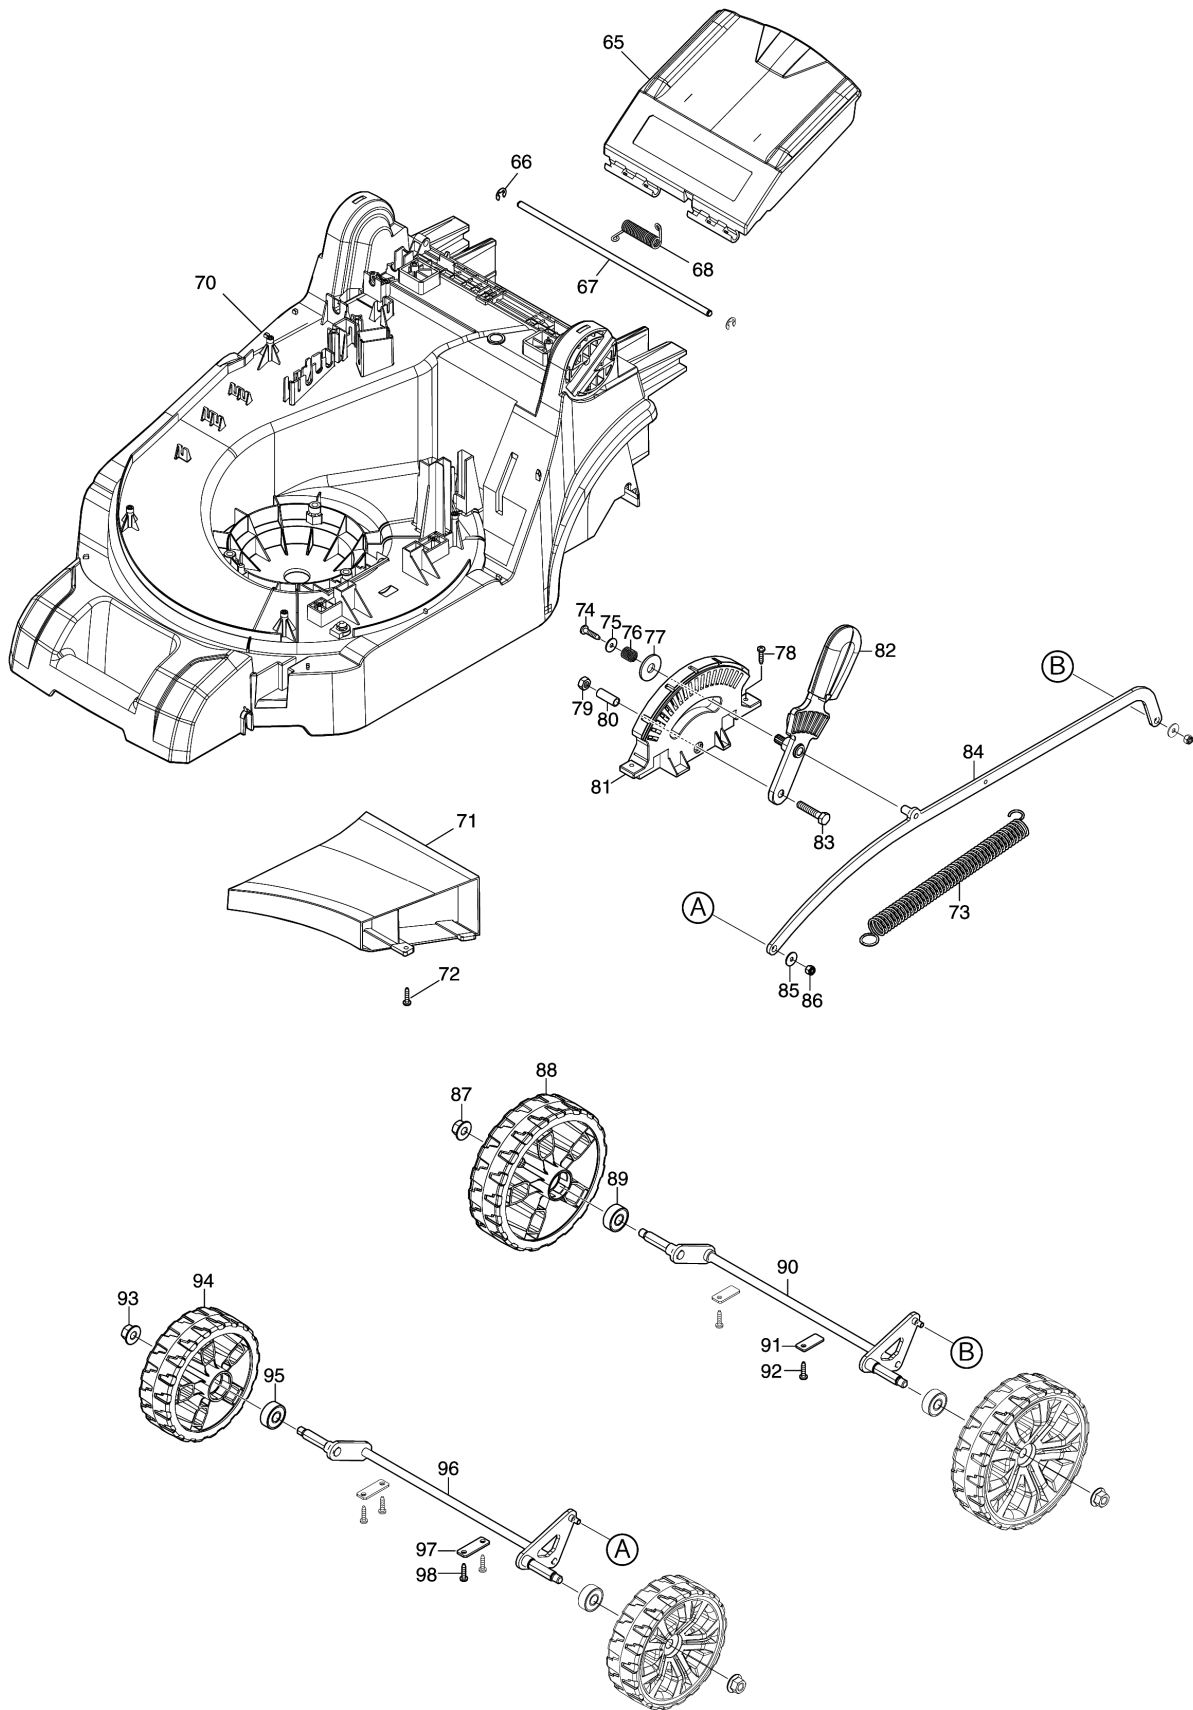

Model No.DLM382 380MM CORDLESS LAWN MOWER