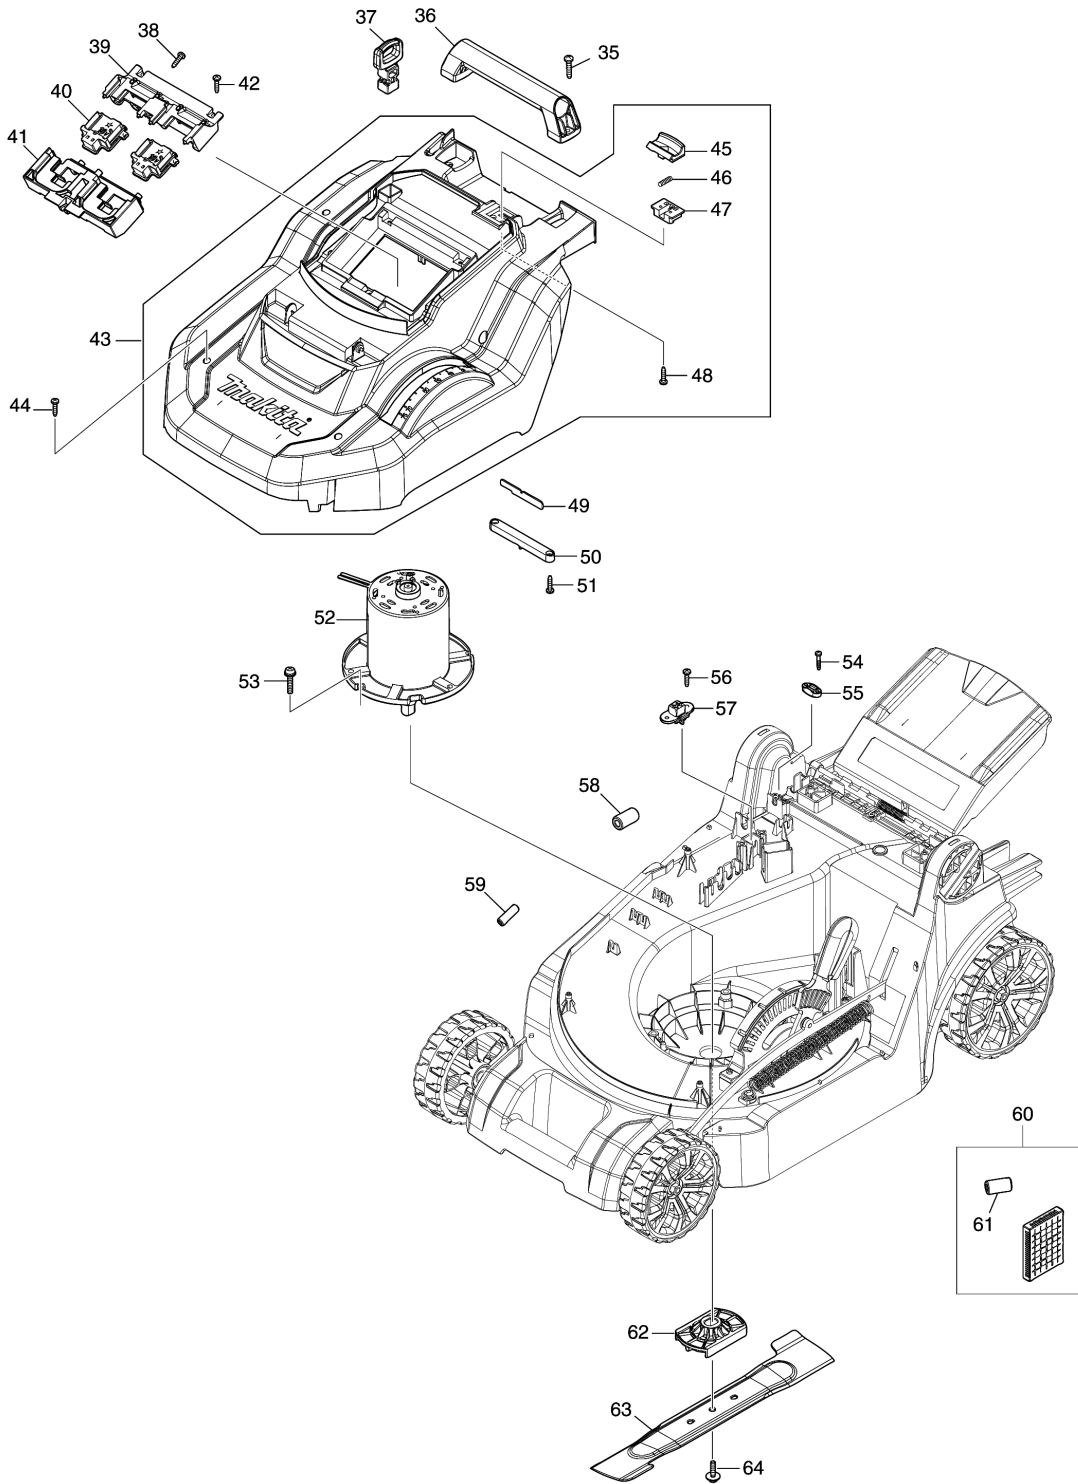

Model No.DLM382 380MM CORDLESS LAWN MOWER