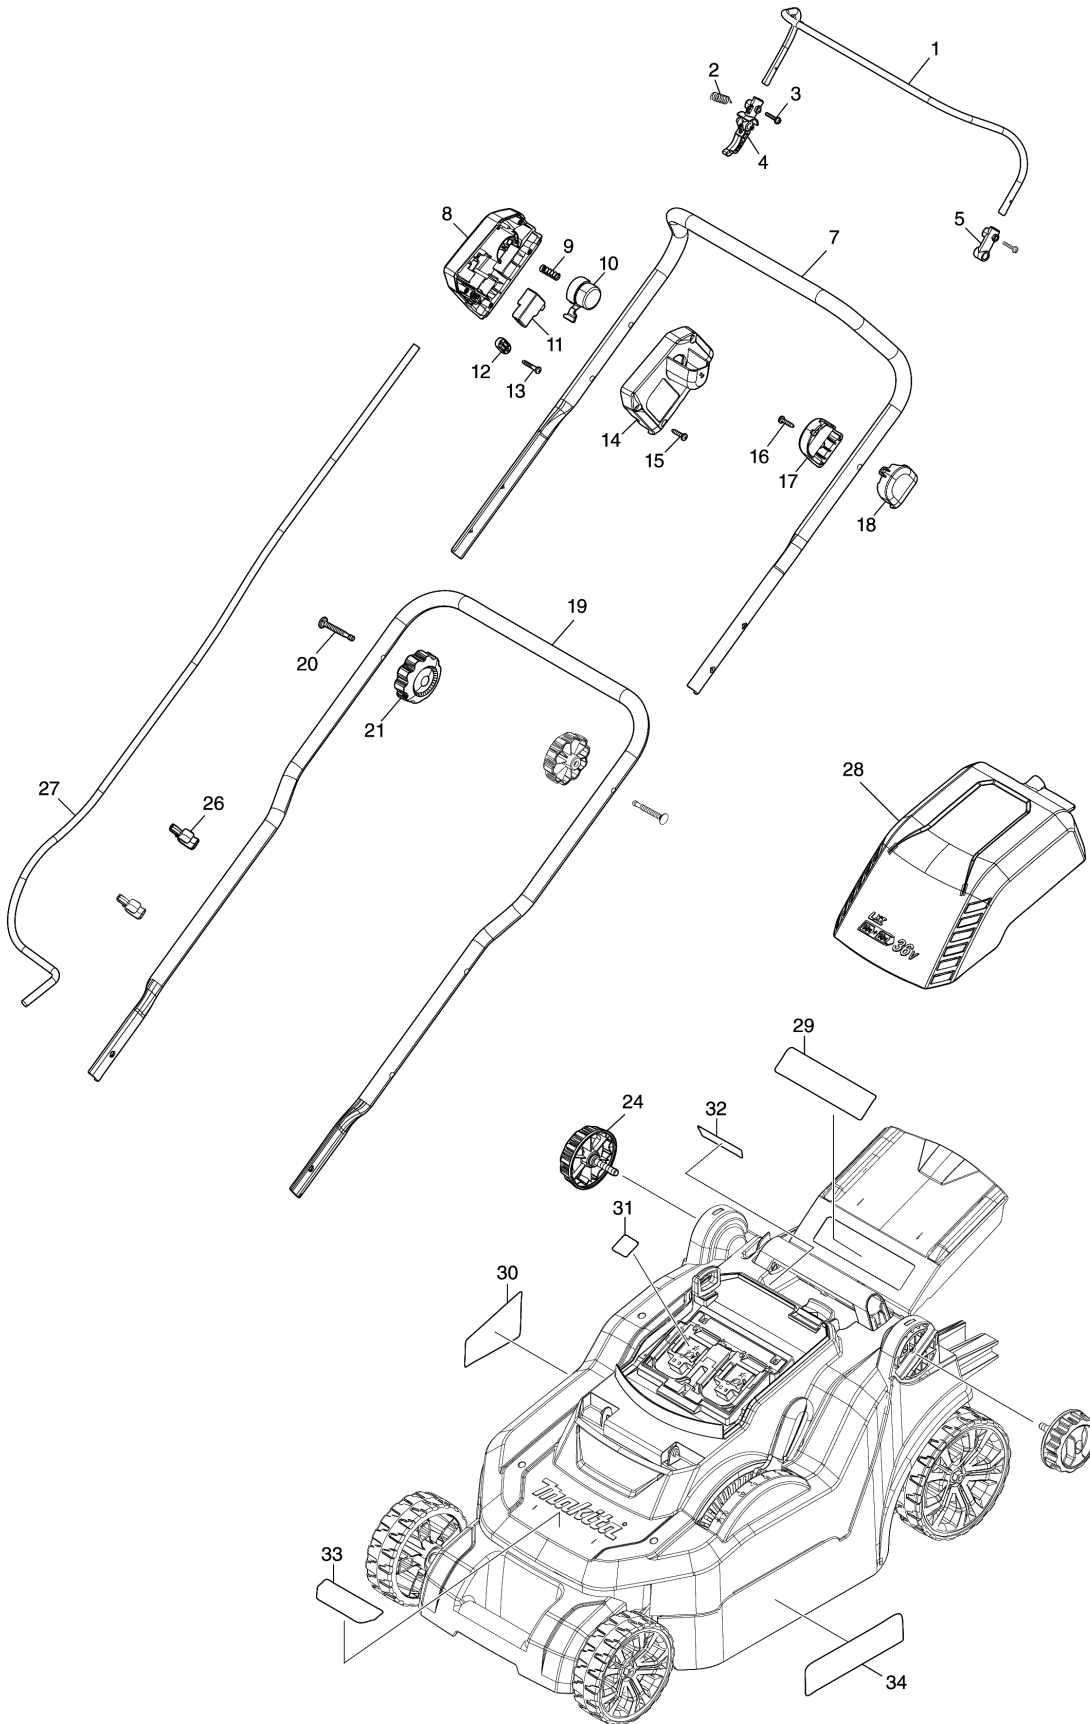

Model No.DLM382 380MM CORDLESS LAWN MOWER