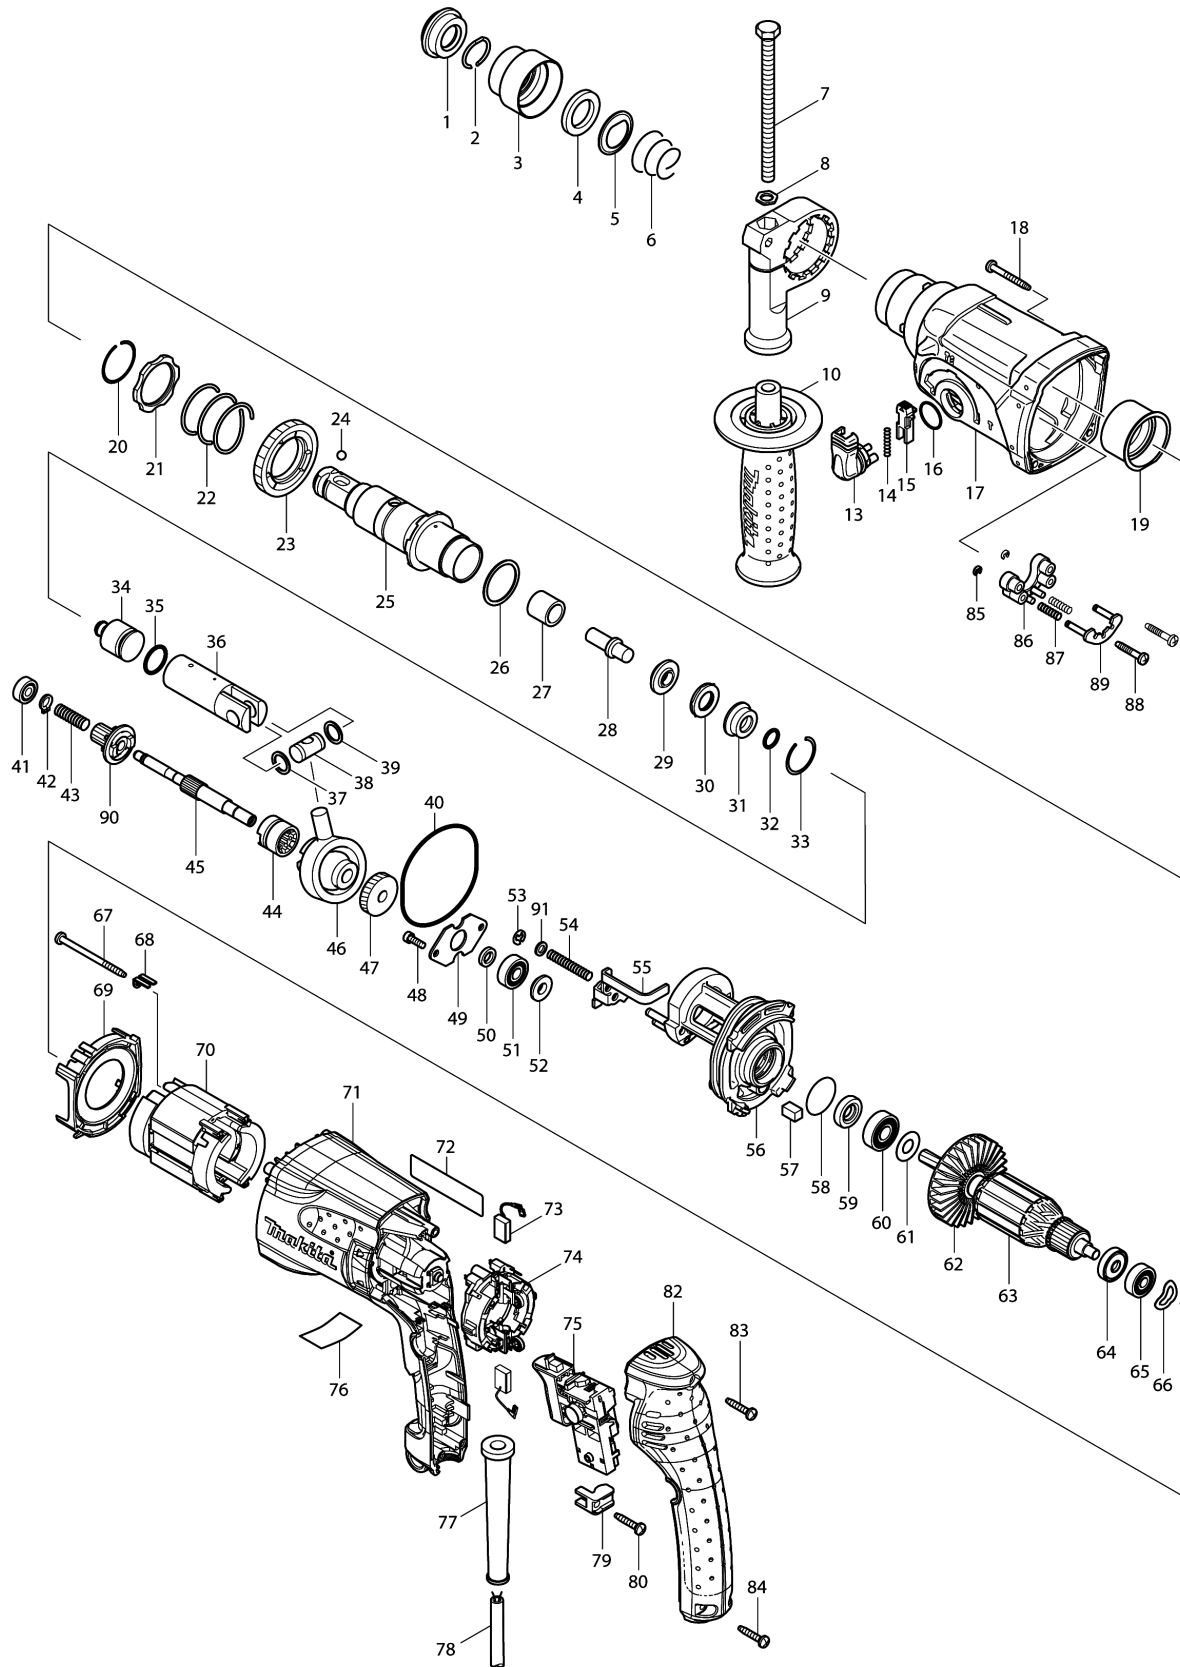

Model No.HR2470 ROTARY HAMMER 24MM